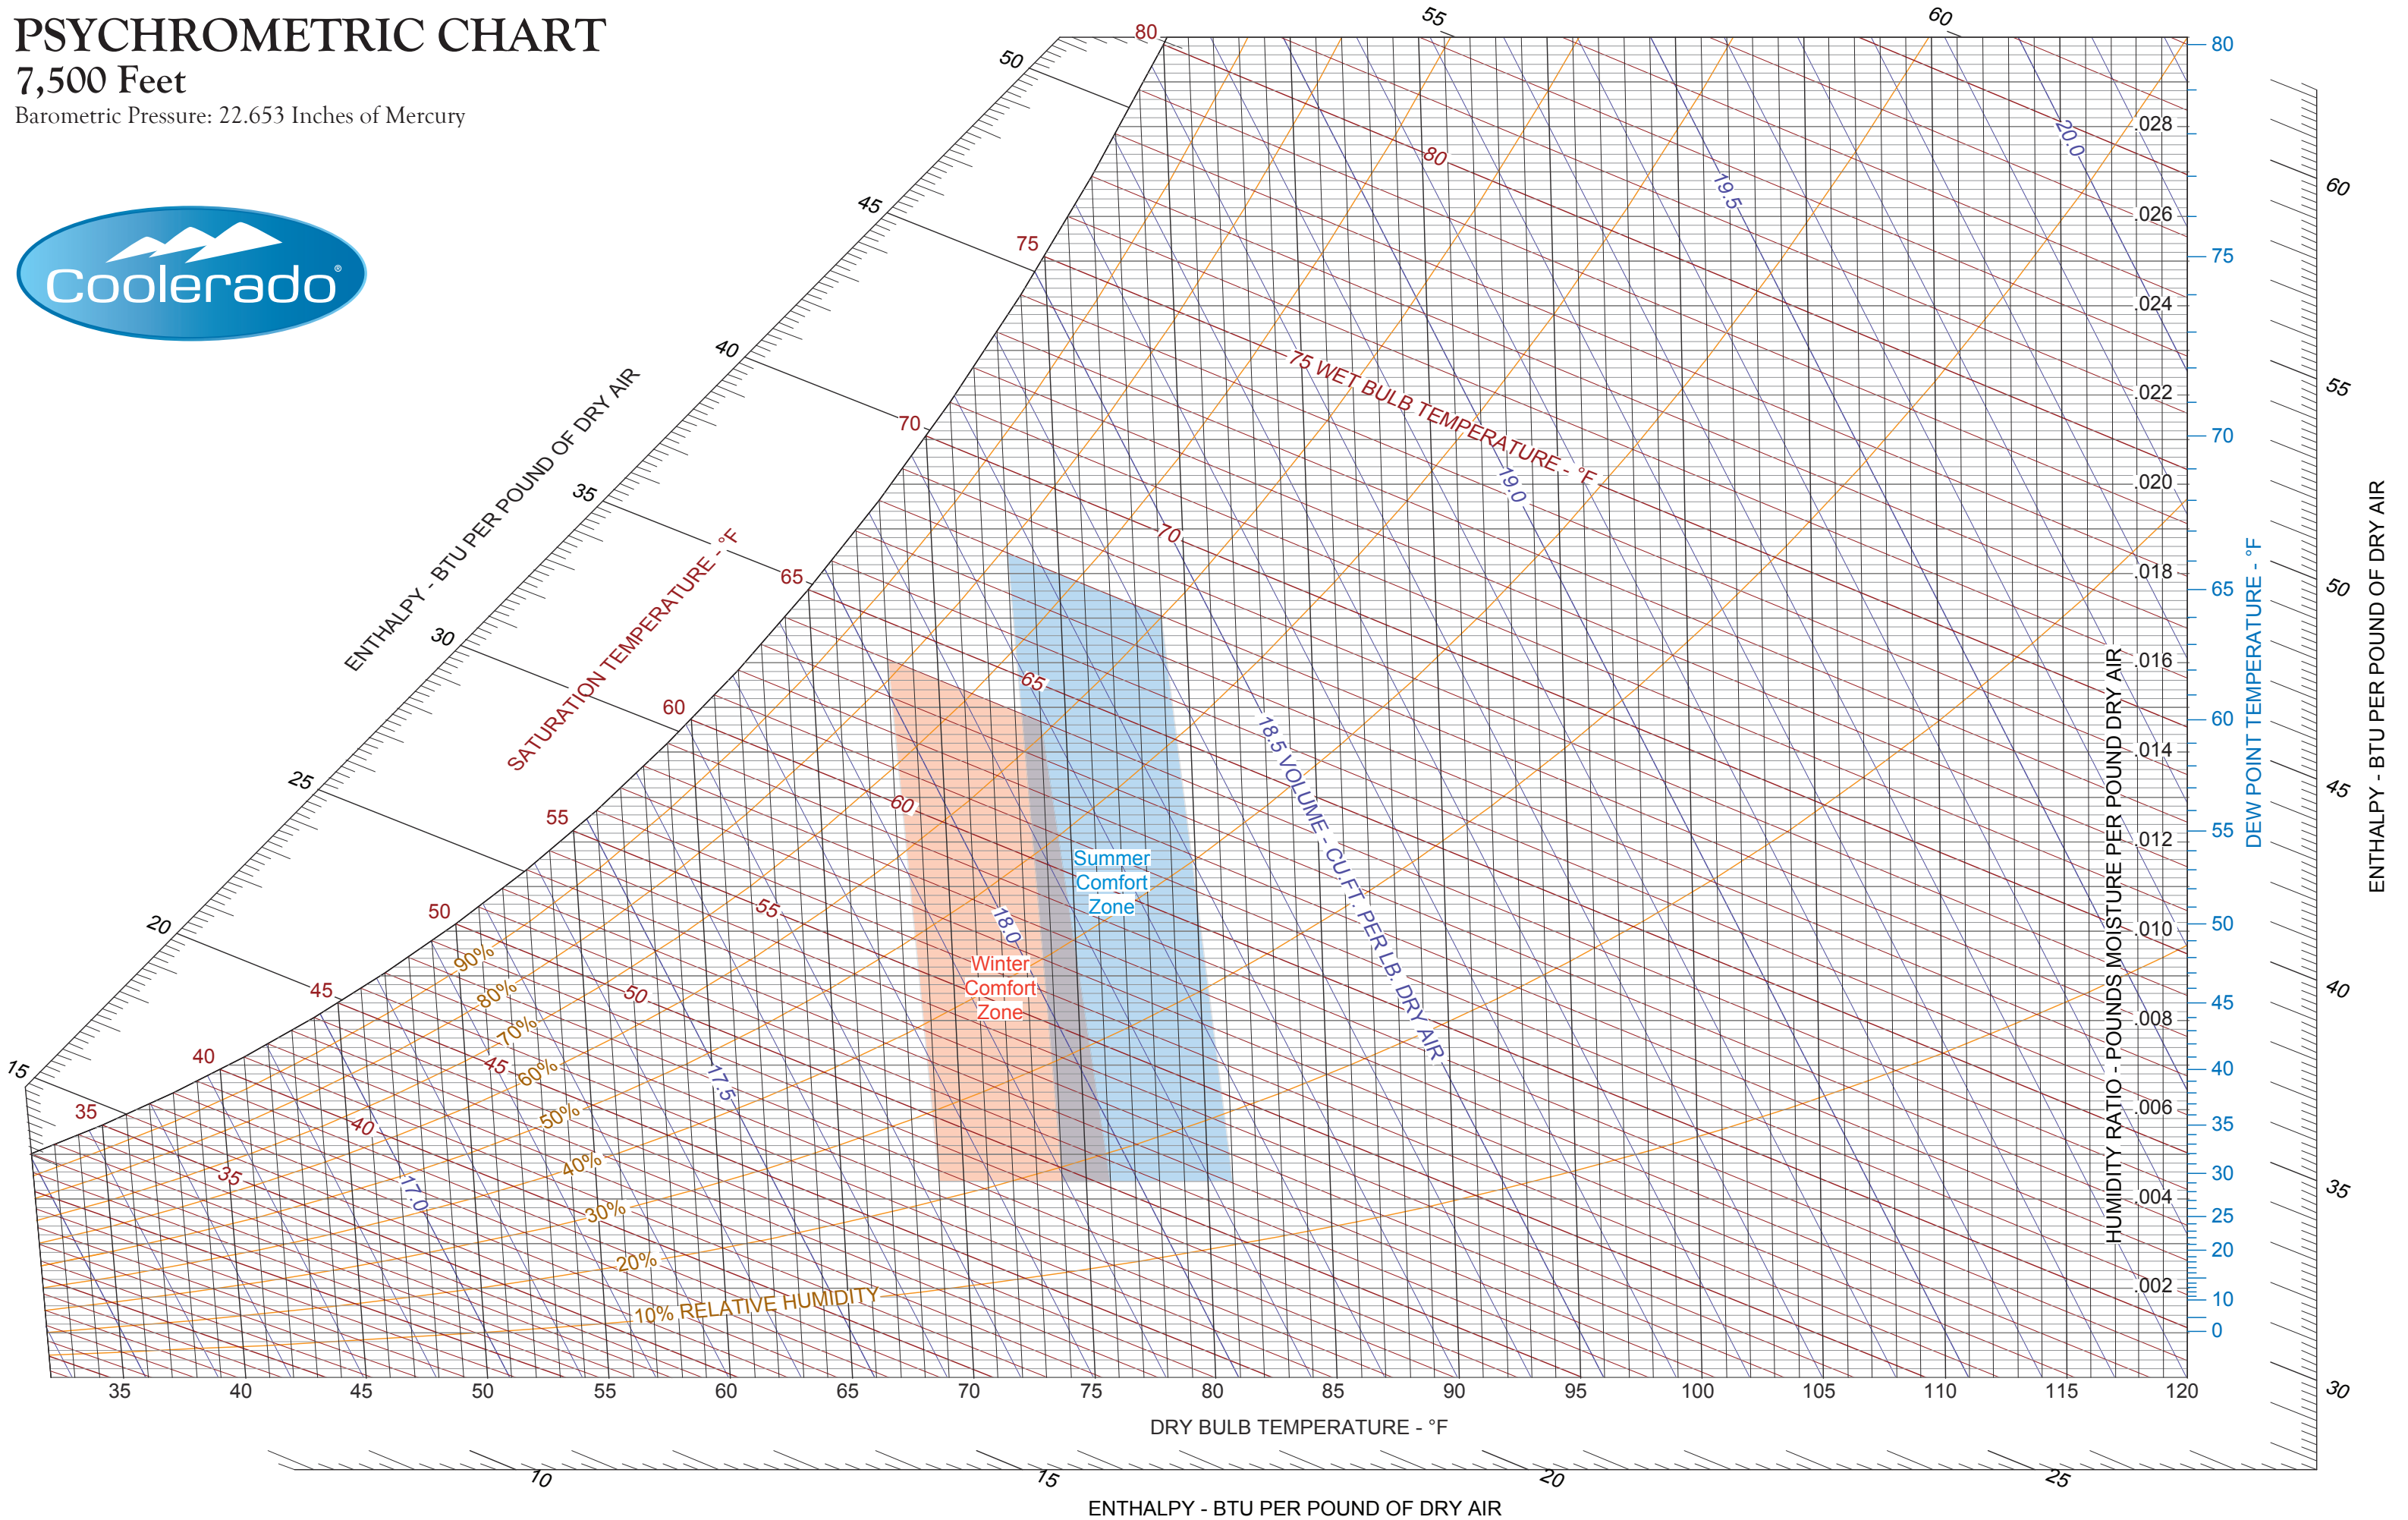

PSYCHROMETRIC CHART

7,500 Feet

Barometric Pressure: 22.653 Inches of Mercury

ENTHALPY - BTU PER POUND OF DRY AIR