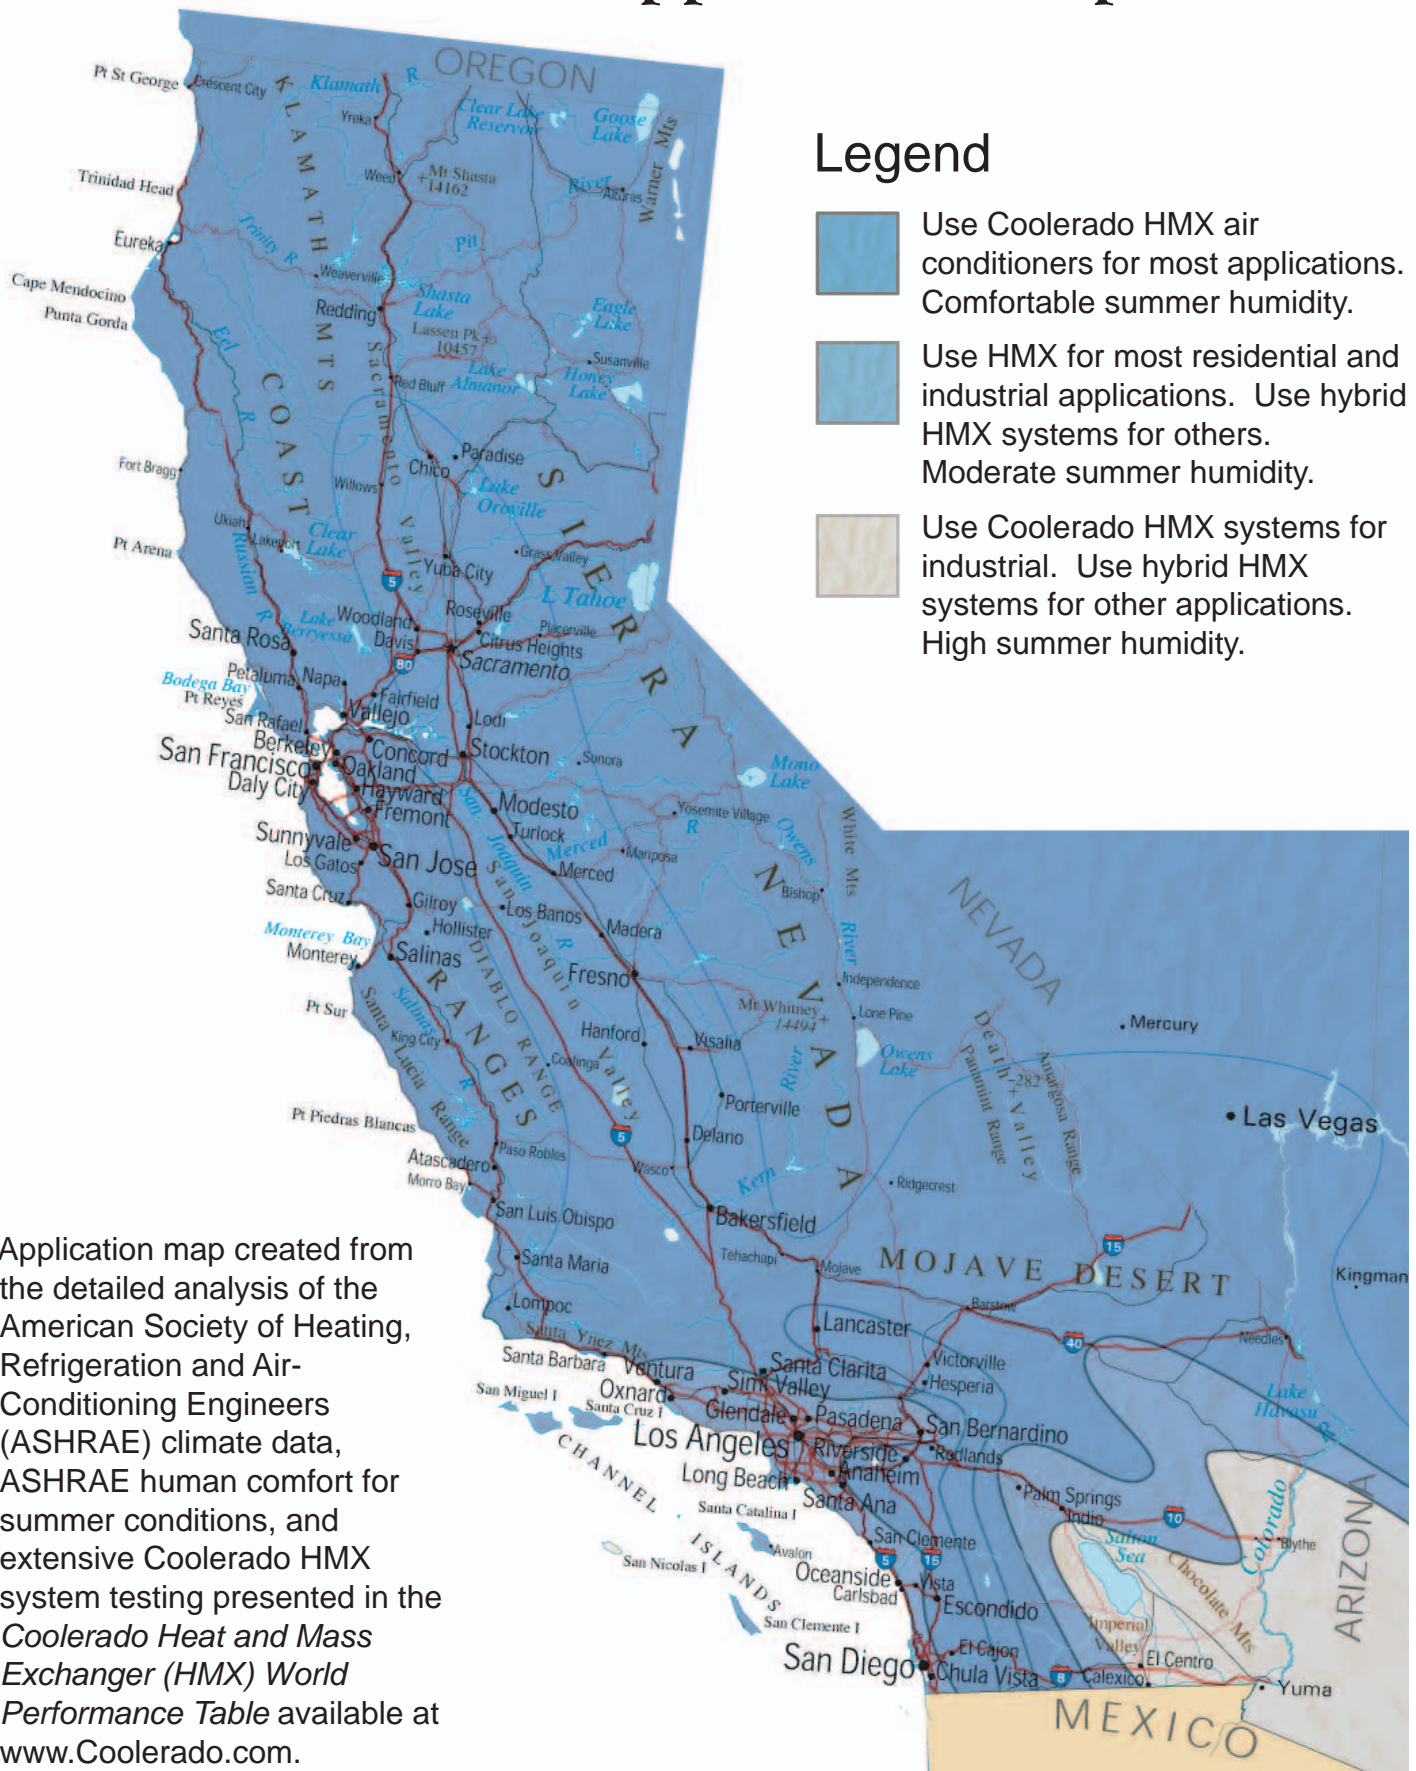

Coolerado Air Conditioners California Application Map*

* Application map created from the detailed analysis of the American Society of Heating, Refrigeration and Air-Conditioning Engineers (ASHRAE) climate data, ASHRAE human comfort for summer conditions, and extensive Coolerado HMX system testing presented in the *Coolerado Heat and Mass Exchanger (HMX) World Performance Table* available at www.Coolerado.com.